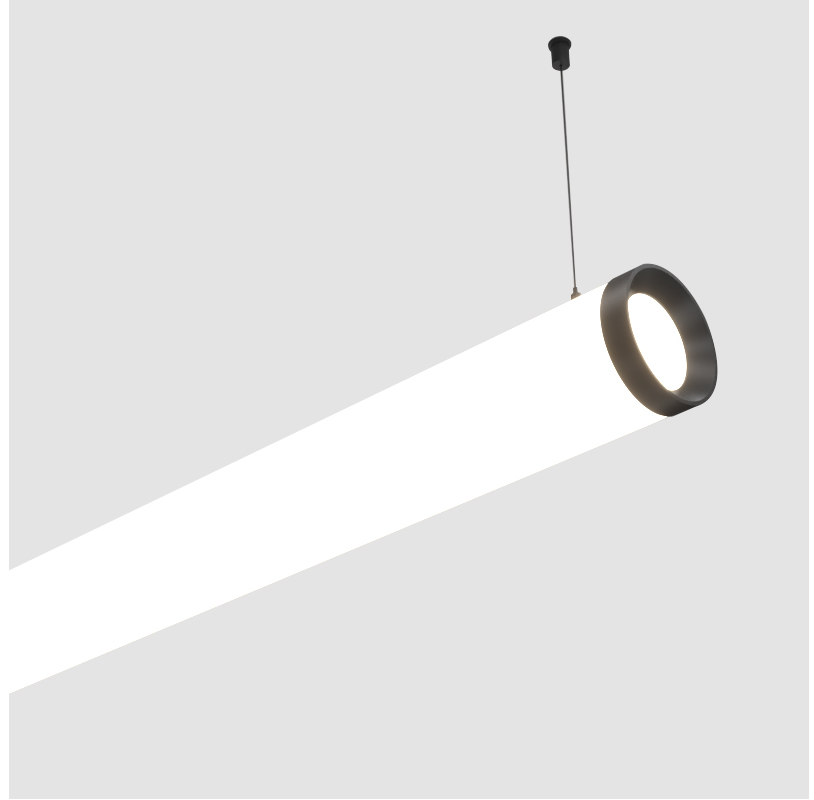

GENERAL

Series: Bunga Plus
Brand: Prolicht
Division: Architectural
Mounting Type: Suspension
Mounting Location: Ceiling
Subcategory: Profile

PHYSICAL

Shape: Cylinder
Length (mm): 1778
Length (in): 70
Width (mm): 115
Width (in): 4 ½
Height (mm): 115
Height (in): 4 ½
Max. Overall Height (mm): 2115
Max. Overall Height (in): 83 ¼
Light Distribution: Omnidirectional
Weight (kg): 5.763
Weight (lbs): 12.705
Diffuser: PMMA - Opal
Fixture Finish: SSR / BKV / CWI / CRY / HAB / UFT / ITA / RUA / FTG / MYG / LOD / PUS / FRO / FUP / KIA / POP / BLS / SPG / MEY / GOH / GUM / CHC / COM / ABZ / JAG / OBR / MOS / ROR
Fixture Material: Aluminum
Cable Details: 2000mm or 4000mm Transparent Cable
Upon Request: Cable colour - White / Black / Orange / Red

ELECTRICAL

Lamp Type: LED (Zhaga Standard)
Input Wattage (W): 30
Total Output Wattage (W): 24 / 19.2 (3500K)
Dimming: Non-Dimming / Phase Dimming (120Vac only) / 0-10V Dimming
Driver Included: Yes
Driver Location: Integrated
Driver Type: Constant Current - 120 / 277Vac
Driver Class: Class 2
Input Voltage (V): 120 - 277
Constant Current (MA): 350 / 400 (3500K)

LED

Color Temperature (°K): 3000 / 3500 / 4000
Max. Delivered Lumen (lm): 3320 / 3440 / 3510
CRI: >80 CRI
Lamp Life (hrs): 50000

OPTICAL

RATINGS AND CERTIFICATIONS

Certified By: Certified for North American Standards
IP rating: IP20