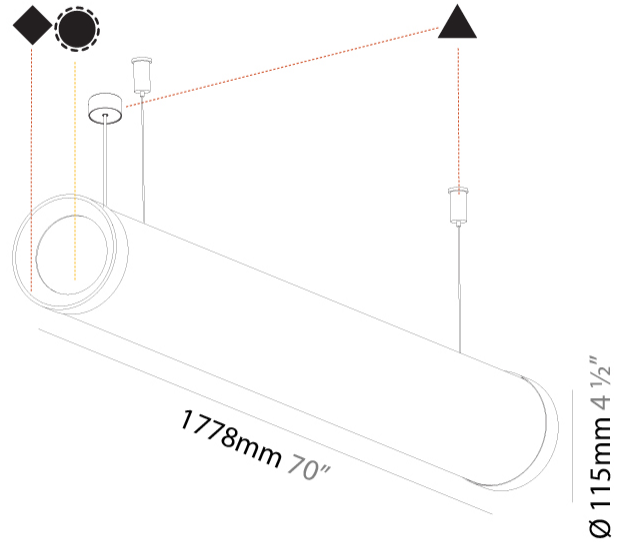

GENERAL

Series: Bunga Plus
Brand: Prolicht
Division: Architectural
Mounting Type: Suspension
Mounting Location: Ceiling
Subcategory: Profile

PHYSICAL

Shape: Cylinder
Length (mm): 1778
Length (in): 70
Width (mm): 115
Width (in): 4 ½
Height (mm): 115
Height (in): 4 ½
Max. Overall Height (mm): 2115
Max. Overall Height (in): 83 ¼
Light Distribution: Omnidirectional
Weight (kg): 5.763
Weight (lbs): 12.705
Diffuser: PMMA - Opal
Fixture Finish: SSR / BKV / CWI / CRY / HAB / UFT / ITA / RUA / FTG / MYG / LOD / PUS / FRO / FUP / KIA / POP / BLS / SPG / MEY / GOH / GUM / CHC / COM / ABZ / JAG / OBR / MOS / ROR
Fixture Material: Aluminum
Cable Details: 2000mm or 4000mm Transparent Cable
Upon Request: Cable colour - White / Black / Orange / Red

ELECTRICAL

Lamp Type: LED (Zhaga Standard)
Input Wattage (W): 30
Total Output Wattage (W): 24 / 19.2 (3500K)
Dimming: Non-Dimming / Phase Dimming (120Vac only) / 0-10V Dimming
Driver Included: Yes
Driver Location: Integrated
Driver Type: Constant Current - 120 / 277Vac
Driver Class: Class 2
Input Voltage (V): 120 - 277
Constant Current (MA): 350 / 400 (3500K)

LED

Color Temperature (°K): 3000 / 3500 / 4000
Max. Delivered Lumen (lm): 3320 / 3440 / 3510
CRI: >80 CRI
Lamp Life (hrs): 50000

OPTICAL

RATINGS AND CERTIFICATIONS

Certified By: Certified for North American Standards
IP rating: IP20